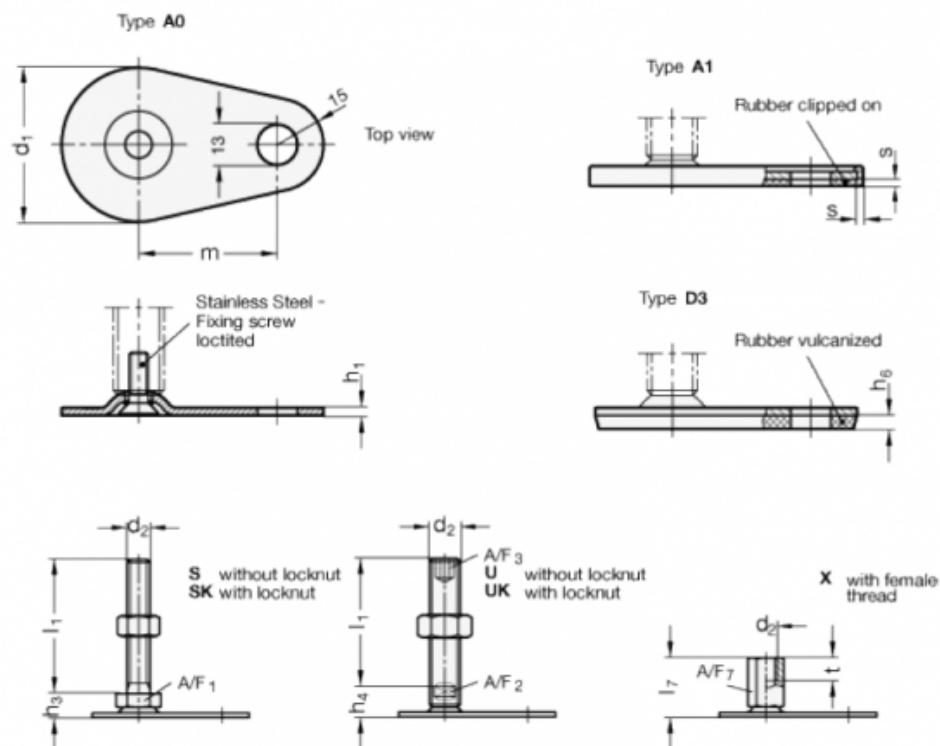

Article number: 204280M24200A0UK

Description: E+G levelling foot
GN 42-80-M24-200-A0-UK

Note: UK With nut, Hexagon socket at the top, Wrench flat at the bottom

Measures

A/F2 = 19	m = 70
A/F3 = 12	s =
d1 = 80	
d2 = M24	
h1 = 3	
h4 = 21	
h6 =	
l1 = 200	